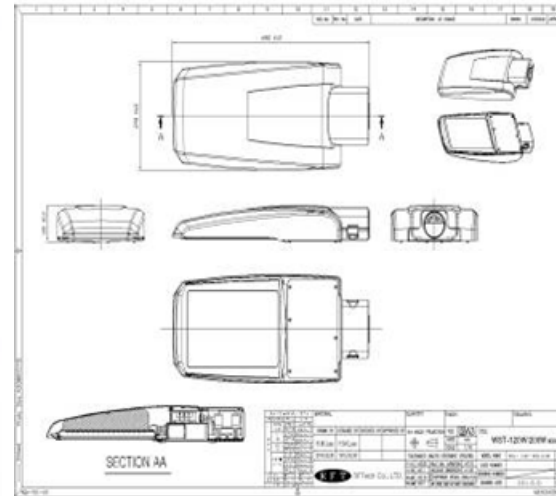

WSL - 120W (SMART Walking light)

Model	Input Voltage	Power Consum.	Color Temp.	Beam Angle	Efficiency (CRI)	Size (mm)	Remark
WSL-120	100V ~240V	120W	6,500K	120° X 70°	75 lm/W (70 CRI)	682 X 298 X 100	